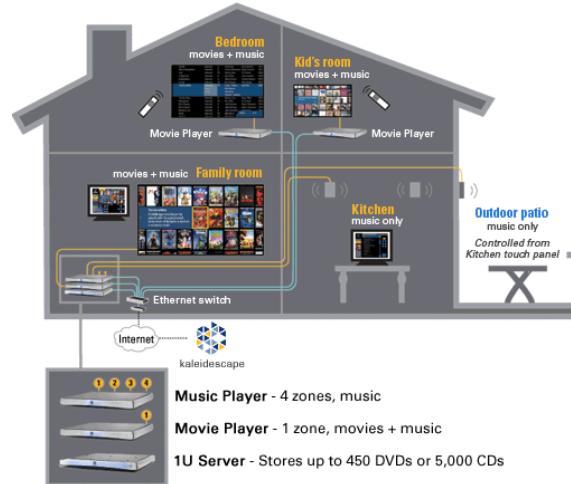

Design

Employing the latest design technology STYLE Installations works closely with designers, architects, construction companies and clients, to deliver bespoke solutions.

Production of working drawings and wiring schedules, enables STYLE Installations to work closely with all onsite trades.

Close attention is paid to future proofing projects and ensuring our clients have seamless integration of in-house systems.

- Total Control
- Security
- Energy efficiency
- Seamless Integration
- Quality

e:mail enquiries to:
steve@styleinstallations.co.uk