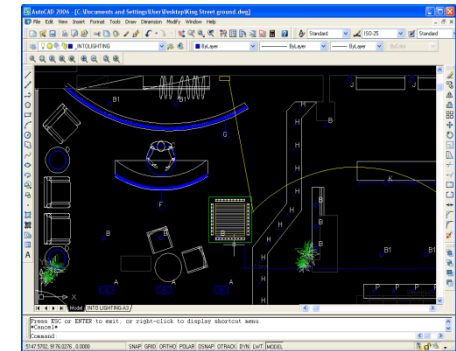

Design

Employing the latest design technology STYLE Installations works closely with designers, architects, construction companies and clients, to deliver bespoke solutions.

Production of working drawings and wiring schedules, enables STYLE Installations to work closely with all onsite trades.

Close attention is paid to future proofing projects and ensuring our clients have seamless integration of in-house systems.

- Total Control
- Security
- Energy efficiency
- Seamless Integration
- Quality

e:mail enquiries to:
steve@styleinstallations.co.uk