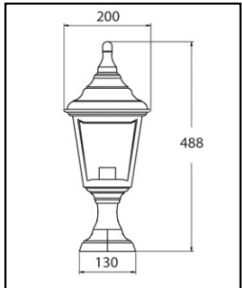

JC39019	5 Units Available	£212.52	£106.26	£100.00
Helios 450mm Stainless Steel 18W PLC Bollard				

JC67035	13 Units Available	£38.34	£19.17	£15.00
Callisto wall LED red				

JC65005wh	30 Units Available	£221.74	£110.87	£82.00
Windsor 750mm tall in WHITE				
JC65008blk	20 Units Available	£221.74	£110.87	£93.00
Windsor 1150mm tall in BLACK				

JC85050wh	41 Units Available	£29.46	£14.73	£7.50
Lynton Up/Down Polymer Lanterns Clic Clac Fitting screw in bulb white				

JC85052wh	48 Units Available	£29.46	£14.73	£7.50
Lynton Pillar Polymer Lanterns screw in bulb white				