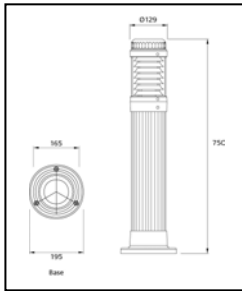

JC65005wh	30 Units Available	£221.74	£110.87	£82.00
Windsor 750mm tall in WHITE				
JC65008blk	20 Units Available	£221.74	£110.87	£93.00
Windsor 1150mm tall in BLACK