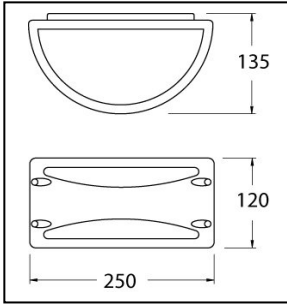

JC75003	10 Units Available	£69.16	£34.58	£30.00
Meriden 60W E27 wall light IP65