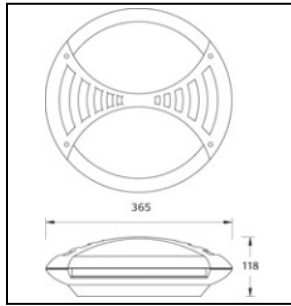

JC76013sil	3 Units Available	£106.14	£53.07	£38.95
JC76013ANT	50 Units Available	£106.14	£53.07	£38.95
JC76012WH	48 Units Available	£71.48	£53.07	£38.95
JC76015ANT	37 Units Available	£99.14	£49.57	£35.95