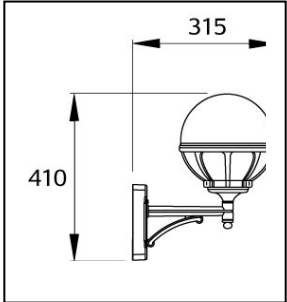

JC58001	7 Units Available	£98.32	£49.16	£40.00
Ascot Wall light Vintage Green