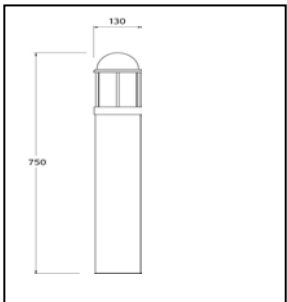

JC39019	5 Units Available	£212.52	£106.26	£100.00
Helios 450mm Stainless Steel 18W PLC Bollard