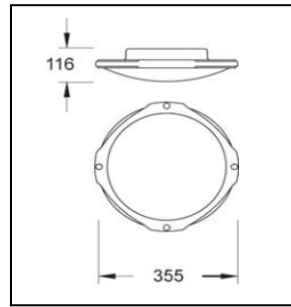

JC76002Blk	8 Units Available	£240.52	£120.26	£119.00
28W TC-DD GR10-q 3hr maintained Emergency				
JC76004wh	8 Units Available	£116.98	£58.49	£50.00
Bloomberg Wall Light IP65 2 x 26W PLC				
JC76000wh	22 Units Available	£86.56	£43.28	£35.00
Bloomberg Wall light IP65 100W E27