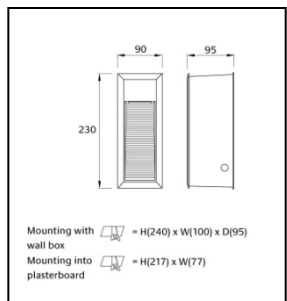

JC39019	5 Units Available	£212.52	£106.26	£100.00
Helios 450mm Stainless Steel 18W PLC Bollard				

JC67035	13 Units Available	£38.34	£19.17	£15.00
Callisto wall LED red				

JC65005wh	30 Units Available	£221.74	£110.87	£82.00
Windsor 750mm tall in WHITE				
JC65008blk	20 Units Available	£221.74	£110.87	£93.00
Windsor 1150mm tall in BLACK				