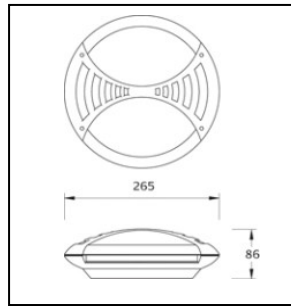

JC76011wh	6 Units Available	£74.18	£44.50	£29.95
INC Lamp 75W E27				
JC76010wh	53 Units Available	£57.98	£28.99	£25.00
No Lamp 75W E27