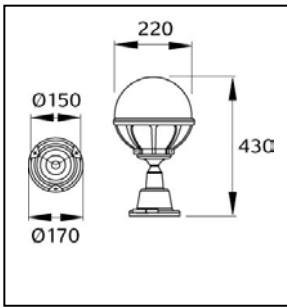

JC58002	5 Units Available	£92.42	£46.21	£40.00
Ascot Pillar Lantern Country Green