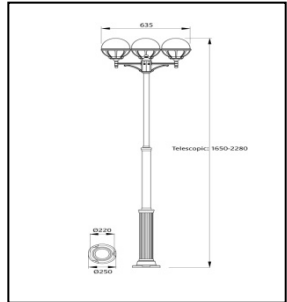

JC58005	6 Units Available	£595.54	£297.77	£260.00
Ascot Triple Head Post Light Vintage Green