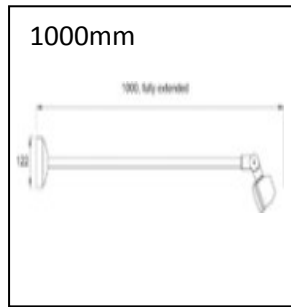

JC31012BLK	93 Units Available	£83.40	£41.70	£35.00
Black Remus 18W PLC Extended arm wall light