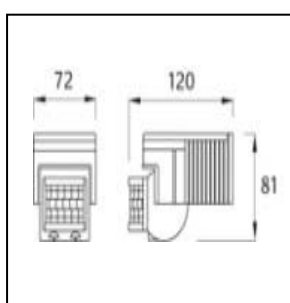

JC68004BLK	97 Units Available	£13.06	£6.53	£4.95
Directional PIR 1000W