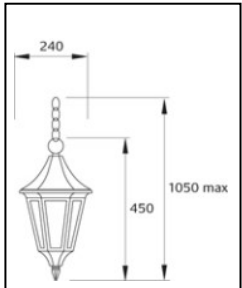

JC29002blk	13 Units Available	£41.30	£20.65	£11.00
Java standard chain lantern