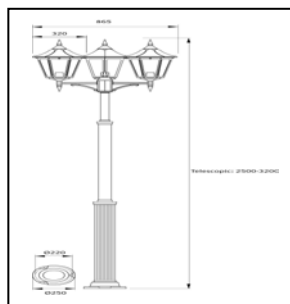

JC46028	70 Units Available	£62.18	£31.09	£18.99
Cannes / Myra double GU10 2 x 35W wall light				

JC31035	16 Units Available	£342.44	£171.22	£94.99
Grey Atom 2 extended wall arm 35W metal halide C/W gear IP67				
JC31032	32 Units Available	£126.80	£63.40	£54.50
Grey Atom 1 extended wall arm MR16 50W C/W transformer IP67				

JC31036	24 Units Available	£328.58	£164.29	£125.00
Grey Atom 3 Single Spot 70W CDMT C/W gear in base IP67				

JC39062anth	9 Units Available	£159.22	£79.61	£79.00
Basso 1000mm tall anthracite 100W E27 Bollard				