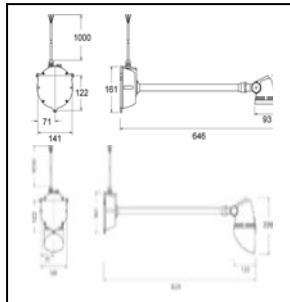

JC46028	70 Units Available	£62.18	£31.09	£18.99
Cannes / Myra double GU10 2 x 35W wall light				

JC31035	16 Units Available	£342.44	£171.22	£94.99
Grey Atom 2 extended wall arm 35W metal halide C/W gear IP67				
JC31032	32 Units Available	£126.80	£63.40	£54.50
Grey Atom 1 extended wall arm MR16 50W C/W transformer IP67				