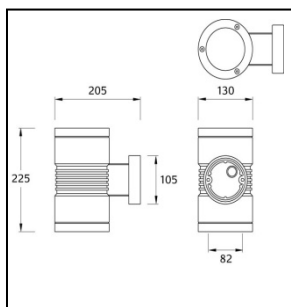

JC46032	29Units Available	£367.52	£183.76	£75.00
Titan IP65 single bulb 20W CDM-TM wall light silver