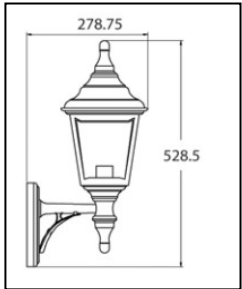

JC39019	5 Units Available	£212.52	£106.26	£100.00
Helios 450mm Stainless Steel 18W PLC Bollard				

JC67035	13 Units Available	£38.34	£19.17	£15.00
Callisto wall LED red				

JC65005wh	30 Units Available	£221.74	£110.87	£82.00
Windsor 750mm tall in WHITE				
JC65008blk	20 Units Available	£221.74	£110.87	£93.00
Windsor 1150mm tall in BLACK				