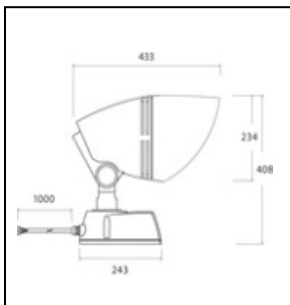

JC46028	70 Units Available	£62.18	£31.09	£18.99
Cannes / Myra double GU10 2 x 35W wall light				

JC31035	16 Units Available	£342.44	£171.22	£94.99
Grey Atom 2 extended wall arm 35W metal halide C/W gear IP67				
JC31032	32 Units Available	£126.80	£63.40	£54.50
Grey Atom 1 extended wall arm MR16 50W C/W transformer IP67				